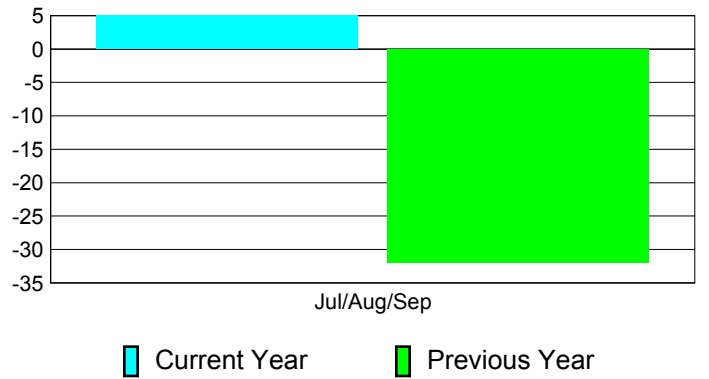

Membership Results 2012-2013

Goal, New, Dropped, Gain/Loss

Comparison of Club Gain/Loss

Current Year Compared to the Previous Year

Comparison of Membership Gain/Loss

Current Year Compared to the Previous Year

YTD Status Quo Clubs 2012-2013

Status Quo Clubs Compared to Status Quo Members

Gender Comparison 2012-2013

Jul/Aug/Sep

■ Male ■ Female