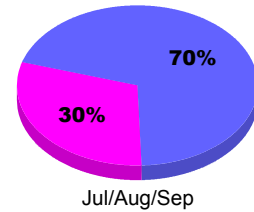

Club Results 2012-2013

Goal, New, Dropped, Gain/Loss

MEMBERSHIP

**Membership Results
2012-2013**

**Membership
2011-2012**

Month	Net Memb Goal	Actual New Memb	Actual Dropped Memb	Gain/Loss of Memb	Gain/Loss of Memb
Jul/Aug/Sep	0	32	-27	5	-32
Totals	0	32	-27	5	-32

Membership Results 2012-2013

Goal, New, Dropped, Gain/Loss

Comparison of Club Gain/Loss

Current Year Compared to the Previous Year

Comparison of Membership Gain/Loss

Current Year Compared to the Previous Year

YTD Status Quo Clubs 2012-2013

Status Quo Clubs Compared to Status Quo Members

Gender Comparison 2012-2013

Jul/Aug/Sep

■ Male ■ Female