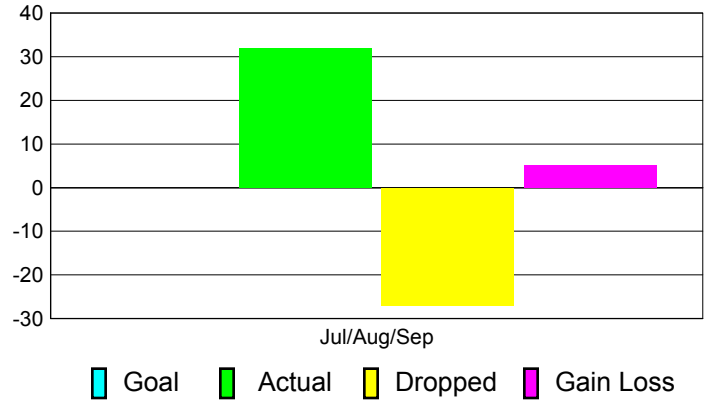

Club Results 2012-2013

Goal, New, Dropped, Gain/Loss

MEMBERSHIP

**Membership Results
2012-2013**

**Membership
2011-2012**

Month	Net Memb Goal	Actual New Memb	Actual Dropped Memb	Gain/Loss of Memb	Gain/Loss of Memb
Jul/Aug/Sep	0	32	-27	5	-32
Totals	0	32	-27	5	-32

Membership Results 2012-2013

Goal, New, Dropped, Gain/Loss

Comparison of Club Gain/Loss

Current Year Compared to the Previous Year

Comparison of Membership Gain/Loss

Current Year Compared to the Previous Year